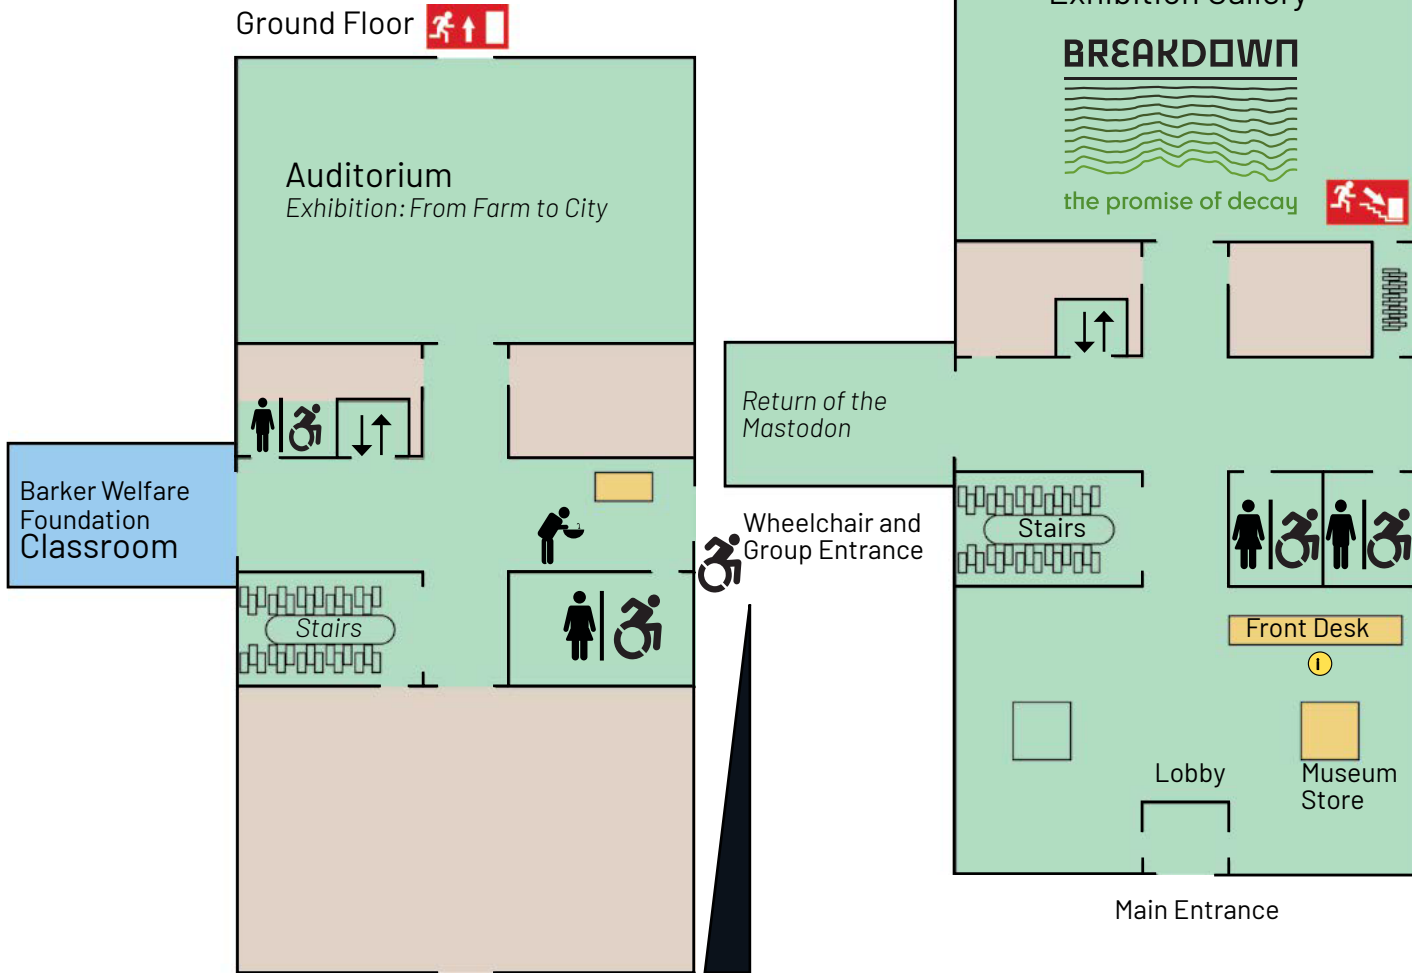

STATEN ISLAND MUSEUM

Museum Map

2nd Floor

-  Visitor Services/Info
-  Restrooms
-  Water Fountains
-  Wheelchair Access
-  Staff Only
-  Emergency Exits